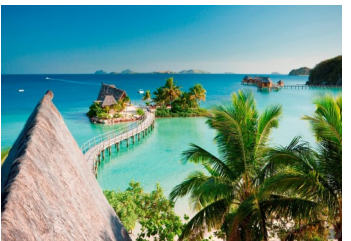

P&O BOUNTY ADVENTURE

1 - 15 August 2026

Ex Brisbane on the Pacific Encounter

Join Carol & Norman on this relaxing Pacific Cruise

A **unique** visit into the South Pacific
There is just this ONE Bounty Adventure
Cruise into the South Pacific from
BRISBANE during 2026

14 night cruise

Visits include Norfolk Island, Tonga,
Mutiny on the Bounty - scenic cruising,
Suva & Dravuni Islands in Fiji,
Port Vila in Vanuatu

Unpack once and enjoy all your meals
and entertainment and Island visits